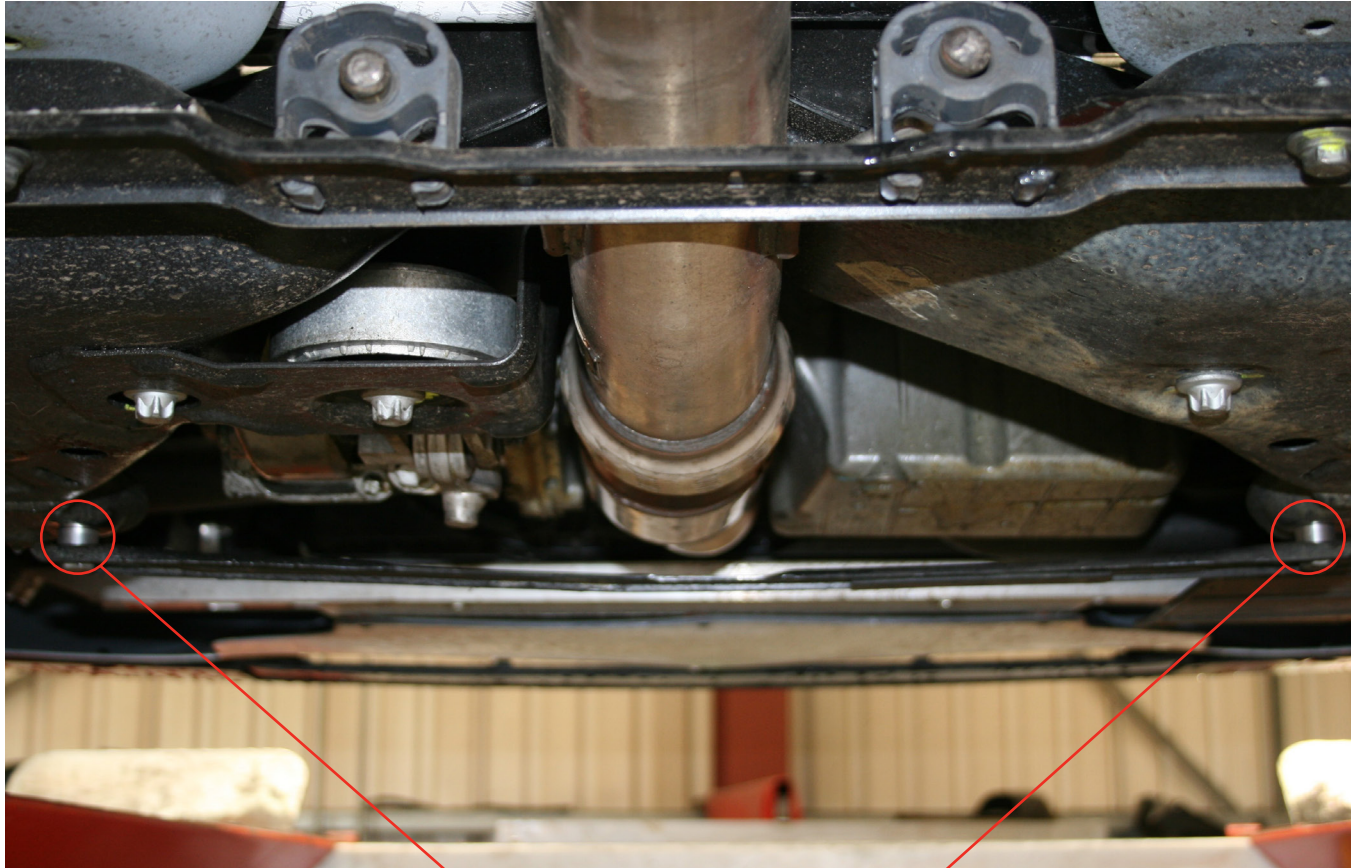

Car	Vauxhall Corsa 'D' VXR / Nurburgring	Part No.	SVXC060
Year	2010-2013	Fit Kits	296FK
Notes	Where not supplied use original fittings	Features	Pipe Diameter:- 76mm / 3"

Estimated Fitting Time: 90 Minutes

NO.	PART NO.	DESCRIPTION	QTY	CLASSIFICATION	Motorsport Use Only
1	869GM	Secondary De-cat	1	HOMOLOGATED	No
2	870GM	Link Pipe	1	DATE	18/01/18
Fit Kit				ISSUE	03
3	Z016.10062	79.2mm H/D Clamp	1	AUTHORISED	M.Ydlibi
4	Z026.20161	10mm Alloy Spacer	2		

NOTE: ENSURE SCORPION SYSTEM IS CLEAR OF MOVING PARTS AND ALL ORIGINAL FUNCTIONS WORK CORRECTLY.

STAY CONNECTED TO RED POWER.

Car	Vauxhall Corsa 'D' VXR / Nurburgring	Part No.	SVXC060
Year	2010-2013	Fit Kits	296FK
Notes	Where not supplied use original fittings	Features	Pipe Diameter:- 76mm / 3"

Attach 10mm spacers
using original bolts

STAY CONNECTED TO RED POWER.