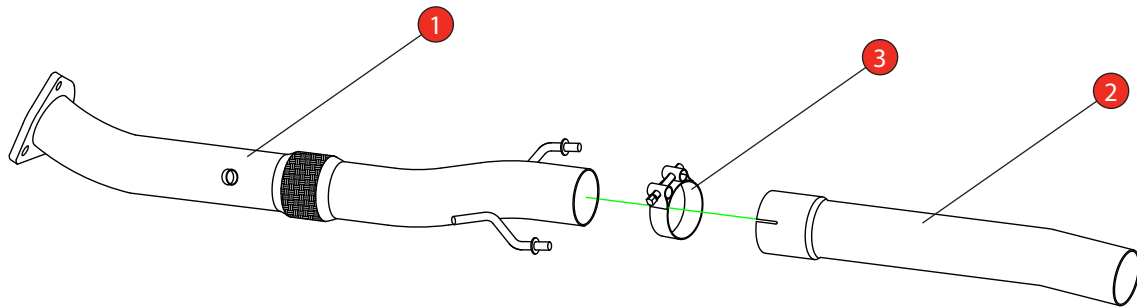

Car	Vauxhall Corsa 'D' VXR / Nurburgring	Part No.	SVXC060
Year	2010-2013	Fit Kits	296FK
Notes	Where not supplied use original fittings	Features	Pipe Diameter:- 76mm / 3"

Estimated Fitting Time: 90 Minutes

NO.	PART NO.	DESCRIPTION	QTY	CLASSIFICATION	Motorsport Use Only
1	869GM	Secondary De-cat	1	HOMOLOGATED	No
2	870GM	Link Pipe	1	DATE	18/01/18
Fit Kit				ISSUE	03
3	Z016.10062	79.2mm H/D Clamp	1	AUTHORISED	M.Ydlibi
4	Z026.20161	10mm Alloy Spacer	2		

NOTE: ENSURE SCORPION SYSTEM IS CLEAR OF MOVING PARTS AND ALL ORIGINAL FUNCTIONS WORK CORRECTLY.

STAY CONNECTED TO RED POWER.

Car	Vauxhall Corsa 'D' VXR / Nurburgring	Part No.	SVXC060
Year	2010-2013	Fit Kits	296FK
Notes	Where not supplied use original fittings	Features	Pipe Diameter:- 76mm / 3"

Attach 10mm spacers
using original bolts

STAY CONNECTED TO RED POWER.